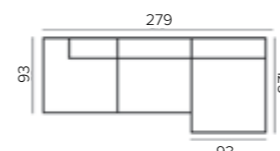

BRESCIA RIGHT CORNER SOFA
BRE 280125