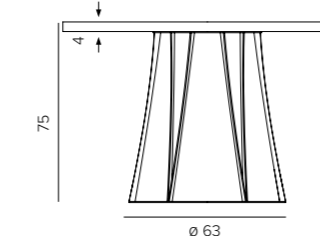

BOSTON WIRED TABLE ROUND 152 CM
F9-W22

∅ 63

TECHNICAL SPECIFICATIONS

Top in MDF with 0.6cm veneered finish, with a black powder-coated metal frame