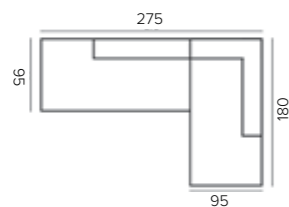

CALI RIGHT CORNER SOFA
CALI275180