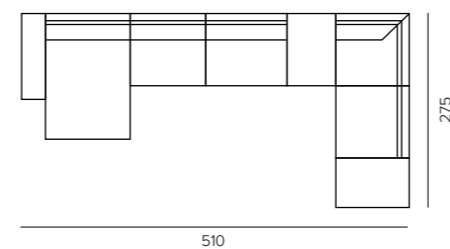

MONZA MODULAR SOFA
MON510275