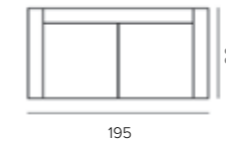

LAGOS SOFA
LAGOS195SOF

TECHNICAL SPECIFICATIONS

PRIMARY MATERIAL: wood, foam
USAGE SITUATION: Indoor
FRAME MATERIAL: Beech Wood
FABRIC COMPOSITION: fabric: 97% polyester, 3% nylon
SEAT FILLING: CMHR 3030
BACK FILLING: CMHR 3030

TECHNICAL SPECIFICATIONS

FRAME MATERIAL: Beech wood, pine wood, furniture board, fiberboard frame
LEG TYPE: Beech Wood
FABRIC COMPOSITION: 100% polyester
SPRINGS/BELTS: Upholstery belts
SEW TYPE: various including Viping
SEAT FILLING: sleeping function Sedaflex 140/10M, Soam T2838
BACK FILLING: upholstery belts, foam T2538 beech wood