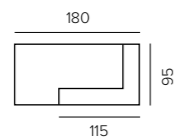

CALI CHAISE LONGUE
CALI95180R

TECHNICAL SPECIFICATIONS

FRAME MATERIAL: Beech Wood; Chipboard
LEG TYPE: Plastic glider
FABRIC COMPOSITION: 97% polyester, 3% nylon
SPRINGS/BELTS: Wavy spring
SEW TYPE: French seam
SEAT FILLING: Foam: 30 kg / m³
Thickness: 60 mm, wadding 300 m²
Foam: 18 kg / m³
Thickness: 70 mm, wadding 300 g / m²

TECHNICAL SPECIFICATIONS

FRAME MATERIAL: Beech Wood; Chipboard
LEG TYPE: Plastic glider
FABRIC COMPOSITION: 97% polyester, 3% nylon
SPRINGS/BELTS: Wavy spring
SEW TYPE: French seam
SEAT FILLING: Foam: 30 kg / m³
Thickness: 60 mm, wadding 300 m²
Foam: 18 kg / m³
Thickness: 70 mm, wadding 300 g / m²

TECHNICAL SPECIFICATIONS

CALI CHAISE LONGUE
CALI95180L L95 X W180 X L115
CALI95180R L95 X W180 X L115
INNER FRAME STRUCTURE: beech and pine wood, chipboard, polyester wool 150g/m²
frame using wavy springs
SEAT FILLING: foam: 30kg/m³ thickness of 60mm, polyester wool 300g/m², belts,
foam: 30kg/m³, 70mm polyester wool 300g/m³
BACKREST FILLING: foam: 30kg/m³, 70mm polyester wool 300g/m³