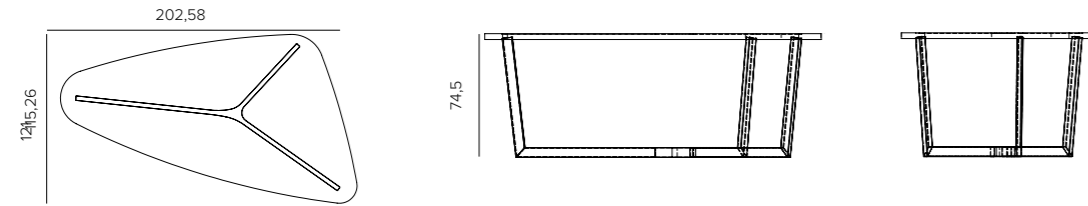

JAVA OVAL TABLE M
FU7-W3

TECHNICAL SPECIFICATIONS
Top in MDF with veneer finish combined with a black powdercoated metal frame.