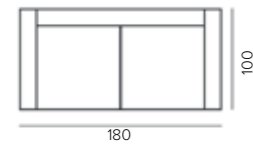

DAKOTA SOFA 180