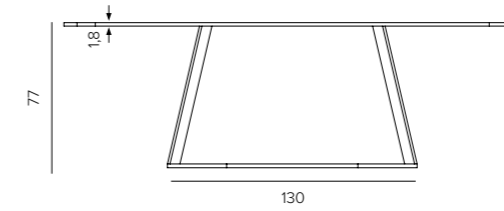

AMMAN DINING TABLE
TA1-C6/MIX

TECHNICAL SPECIFICATIONS
Ceramic top in combination with a powdercoated metal base.