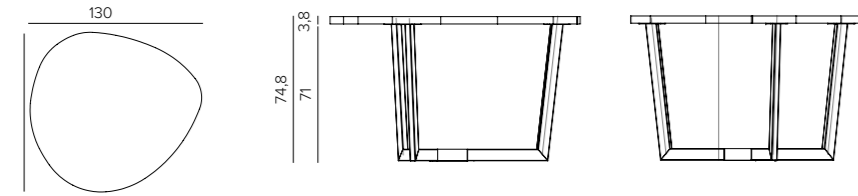

JAVA DINING TABLE S
FU7-W1

TECHNICAL SPECIFICATIONS
Top in MDF with veneer finish combined with a black powdercoated metal frame.