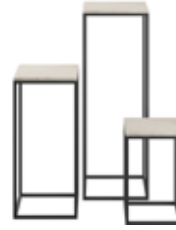

plant stands

TEMPE console set
metal frame/ travertine marble top

FU10-C1/BE