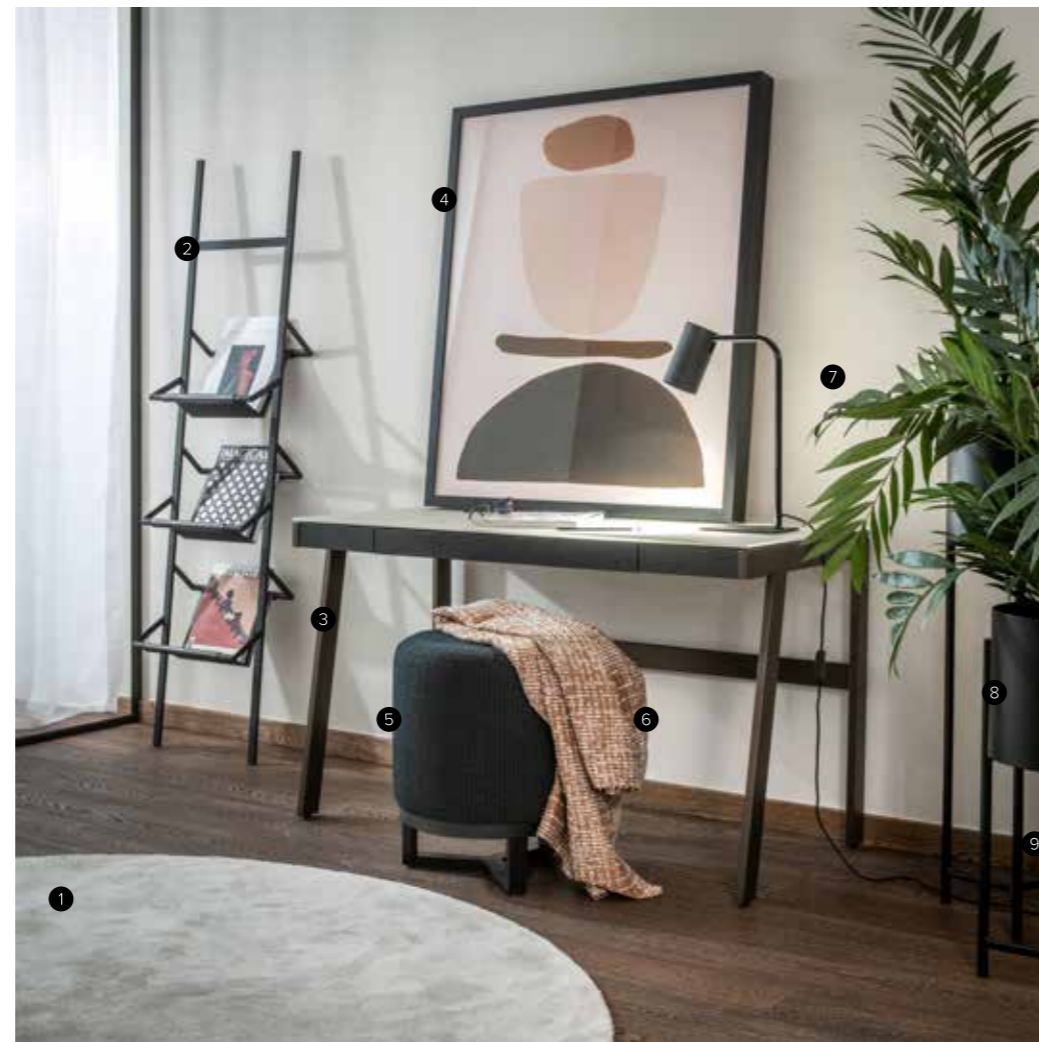

- 1 **LAKE carpet** / viscose / D200 CM / LAK200/BE
- 2 **HERALD magazine rack** / metal powdercoated/ leather / L40 X W22 X H74 CM / D2-S9/BLA
- 3 **KANT desk** / powdercoated metal/ colored glass/ MFC/ casted glass / L133 X W61 X H74 CM / OF3-G1/MIX
- 4 **FRACTION STACK artwork** / print on paper/ wooden frame-glass / L90 X W105 X H6,5 CM / EF451
- 5 **FLYNN stool** / upholstered - articolo 13 fabric/BLACK / D43 X H50 CM / CH6-T1/ART13
- 6 **STRELIZIA throw** / polyester/polyacryl/cotton / L130 X W170 CM / STR130170/MIX
- 7 **COONS table lamp** / metal/ led bulb / L33 X W13 X H45,5 CM / L3-S34/BLA
- 8 **JUNIPER planter L** / powdercoated metal / D30 X H100 CM / V3-S6/BLA
- 9 **JUNIPER planter S** / powdercoated metal / D30 X H66 CM / V3-S4/BLA