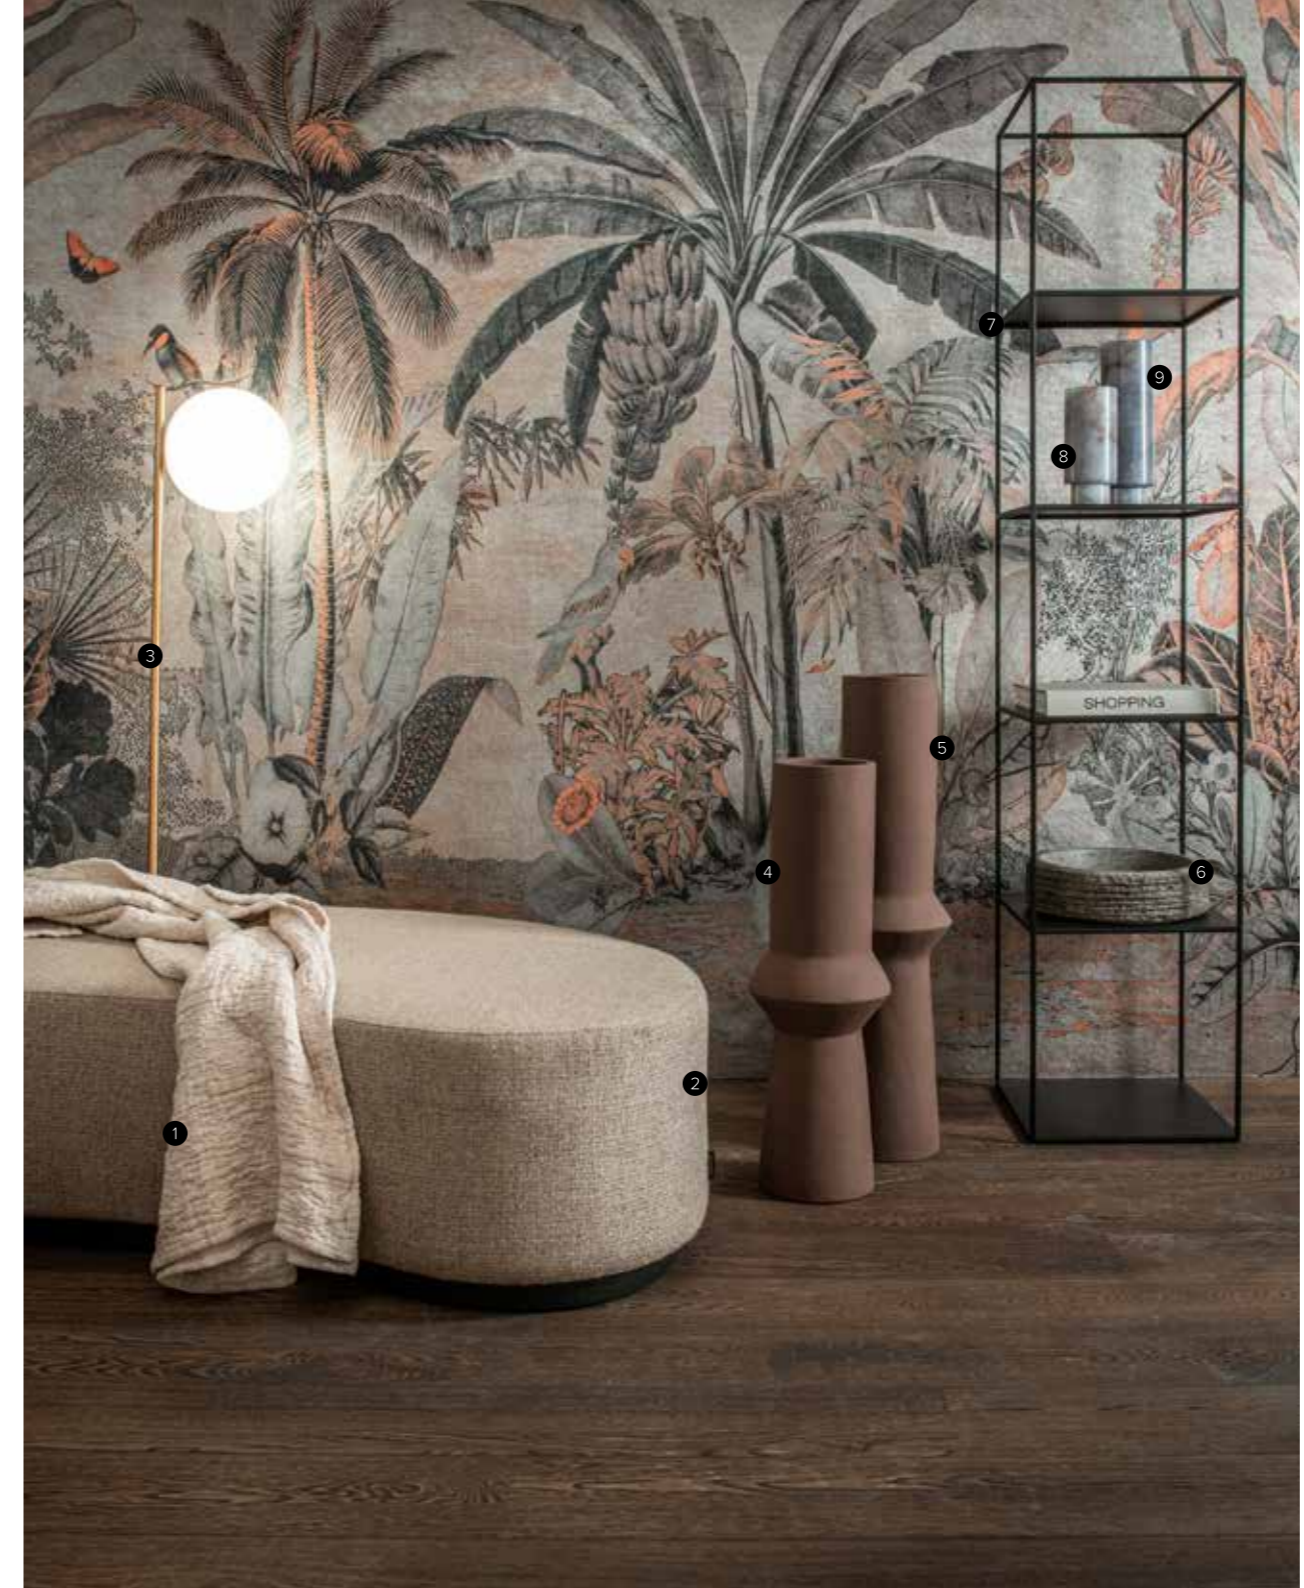

- 1 **APEX one-seater** / upholstered - marmolada 03 fabric / L69 X W67 X H80 CM / ONE-T1/CLO5
- 2 **GENOA side table M** / powdercoated metal/ veneer - black stained oak / D35 X H70 CM / TA5-S11/BLA
- 3 **ANDO table lamp** / ANDO table lamp / D30 X H34 CM / LI2-C3/BE
- 4 **IVAN MELOTTI I artwork** / print on paper/ wooden frame / L85 X W105 X H7 CM / EF407
- 5 **KELLY ROGERS I artwork** / print on paper/ wooden frame / L60 X W85 X H2 CM / EF424
- 6 **LAKE carpet** / viscose / D200 CM / LAK200/BE

- 1 **ANEMONE throw** / cotton / linen/ polyester / L130 X H180 CM / ANE130180/CR
- 2 **CURVE stool** / upholstered - boston 2 fabric/ wood / L155 X W68 X H146 CM / CUR155S/BOS2
- 3 **MARCONI floor lamp** / marble/ metal/ frosted glass / L34 X W25,5 X H77 CM / LI3-S1/GO
- 4 **ARIA vase S** / colored terracotta / D25 X H75,5 CM / LV2-C2/BR
- 5 **ARIA vase M** / colored terracotta / D25 X H89,5 CM / LV2-C22/BR
- 6 **ISMAIL bowl M** / slate stone / D35 X H10 CM / DI7-C2/DSL
- 7 **MANIFEST rack** / powdercoated metal / L40 X W40 X H200 CM / ST3-S1/BLA
- 8 **LASCAR tealight M** / alabaster / D10 X H22,5 CM / LV1-C2/MIX
- 9 **LASCAR tealight L** / alabaster / D10 X H33 CM / LV1-C3/MIX