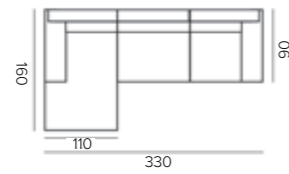

LUGANO LEFT CORNER SOFA
LUG160-330