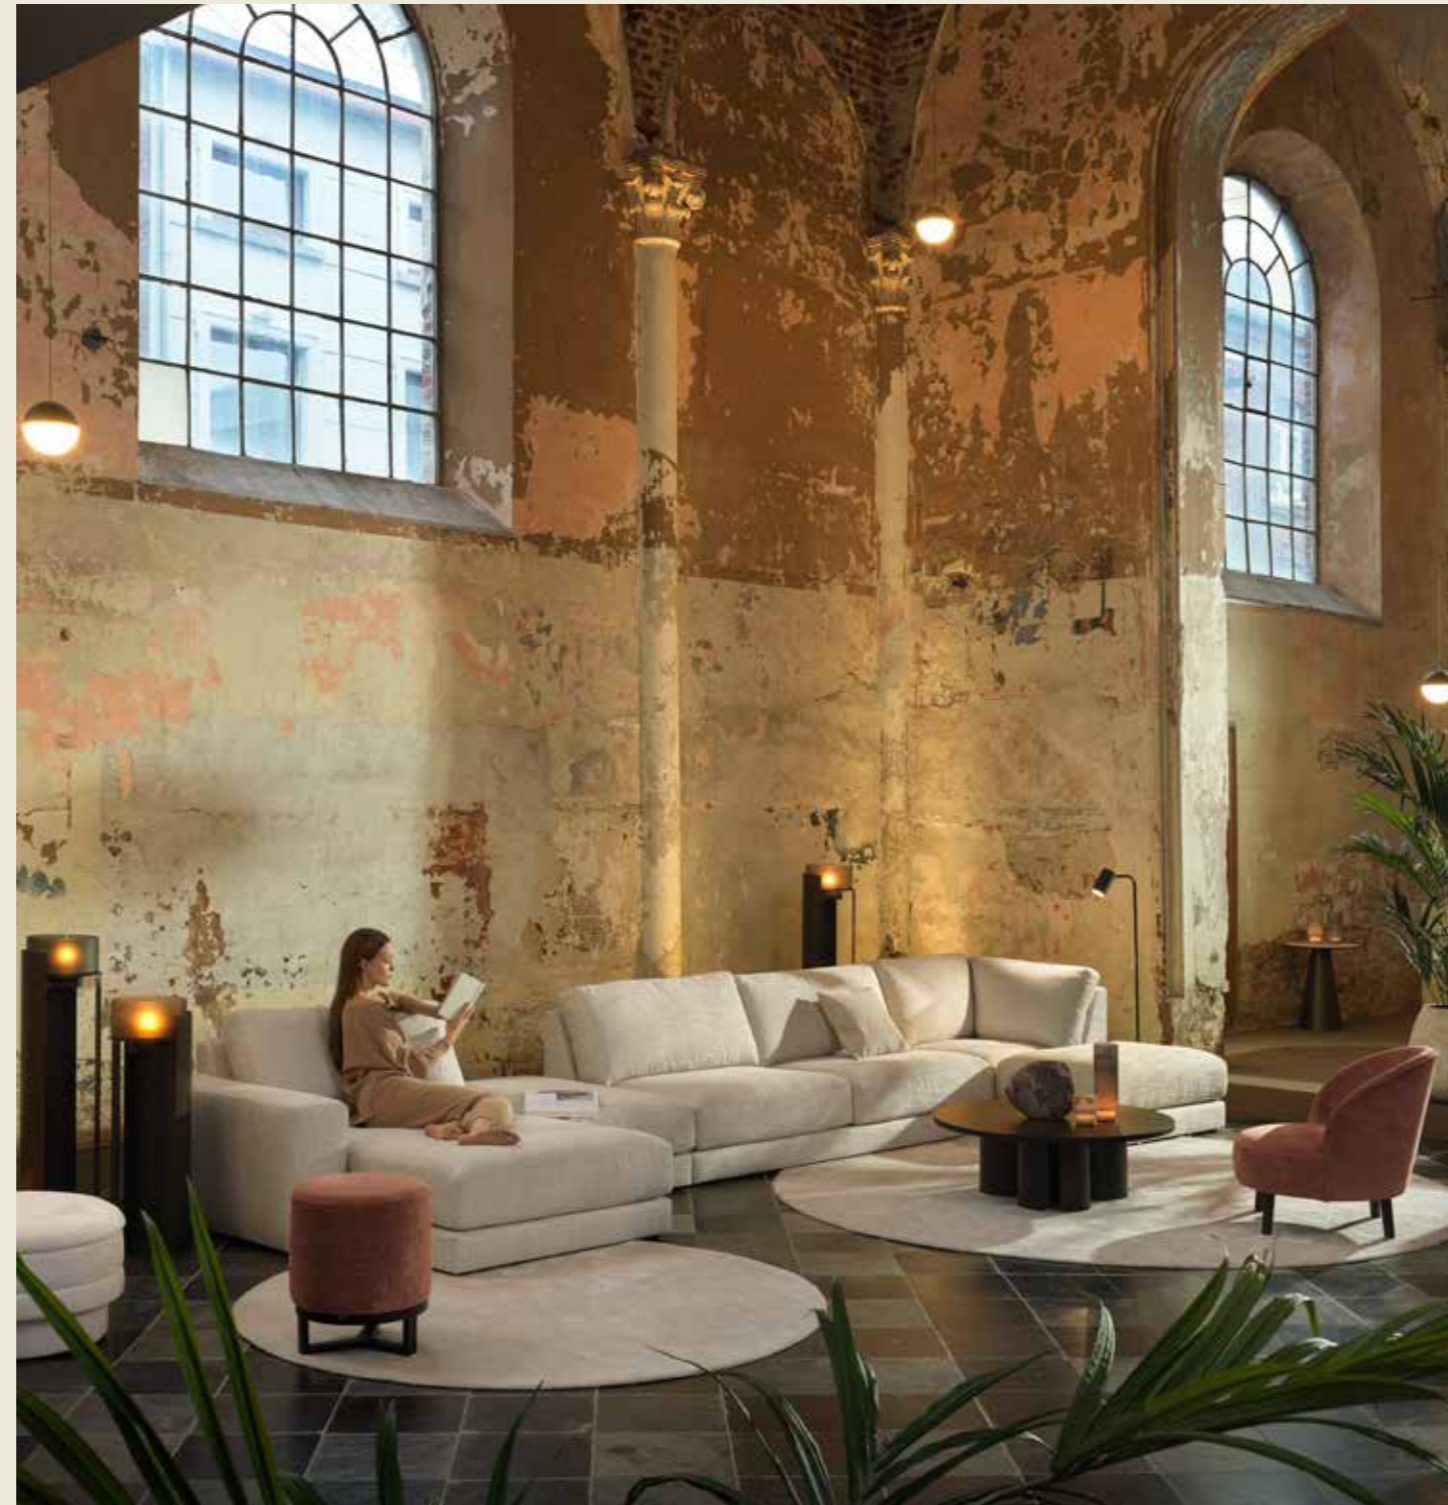

EXPANDING CULTURAL KNOWLEDGE

The cosmopolitan is constantly expanding its horizon.
By reading books, visiting museums, or simply
following up on today's social themes.
Being open-minded to all new influences.

TO SPARK IMAGINATION AND FEED CURIOSITY