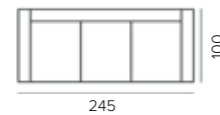

PARIS SOFA
PAR245