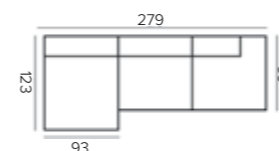

BRESCIA LEFT CORNER SOFA
BRE125280