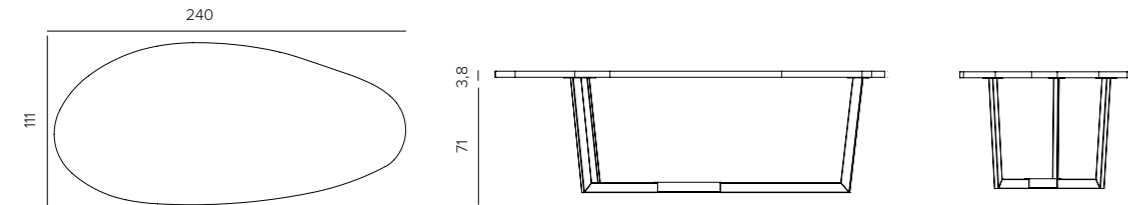

JAVA OVAL TABLE L
FU7-W2

TECHNICAL SPECIFICATIONS
Top in MDF with veneer finish combined with a black powdercoated metal frame.