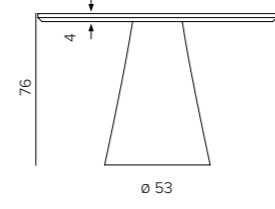

∅ 53

TECHNICAL SPECIFICATIONS

Ceramic top in combination with a powdercoated metal base.