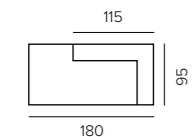

CALI CHAISE LONGUE
CALI95180L