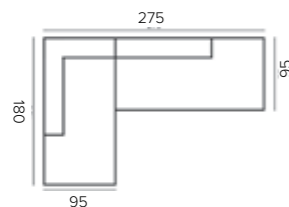

CALI LEFT CORNER SOFA
CALI180275