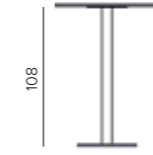

∅ 120

∅ 53

∅ 152

∅ 53

TECHNICAL SPECIFICATIONS

Ceramic top in combination with a powdercoated metal base.

∅ 120

∅ 65

∅ 152

∅ 63

TECHNICAL SPECIFICATIONS

Top in MDF with 0.6cm veneered finish, with a black powder-coated metal frame

∅ 80

108

80

108

TECHNICAL SPECIFICATIONS

Ceramic top in combination with a powdercoated metal base.

∅ 80

74

80

74

TECHNICAL SPECIFICATIONS

Ceramic top in combination with a powdercoated metal base.