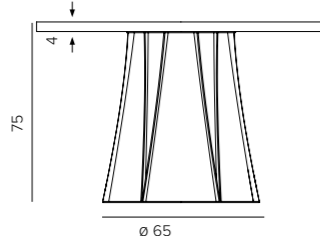

BOSTON WIRED TABLE ROUND 120 CM
TA1-W1

∅ 65