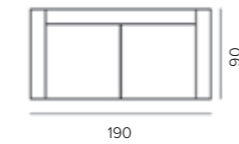

LAGOS SLEEPING SOFA
(incl. sleeping system)
LAG195