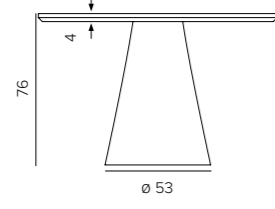

∅ 120

∅ 53

∅ 152

∅ 53

TECHNICAL SPECIFICATIONS

Ceramic top in combination with a powdercoated metal base.

∅ 120

∅ 65

∅ 152

∅ 63

TECHNICAL SPECIFICATIONS

Top in MDF with 0.6cm veneered finish, with a black powder-coated metal frame

∅ 80

108

80

108

TECHNICAL SPECIFICATIONS

Ceramic top in combination with a powdercoated metal base.

∅ 80

74

80

74

TECHNICAL SPECIFICATIONS

Ceramic top in combination with a powdercoated metal base.