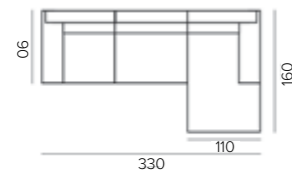

LUGANO RIGHT CORNER SOFA
LUG330-160